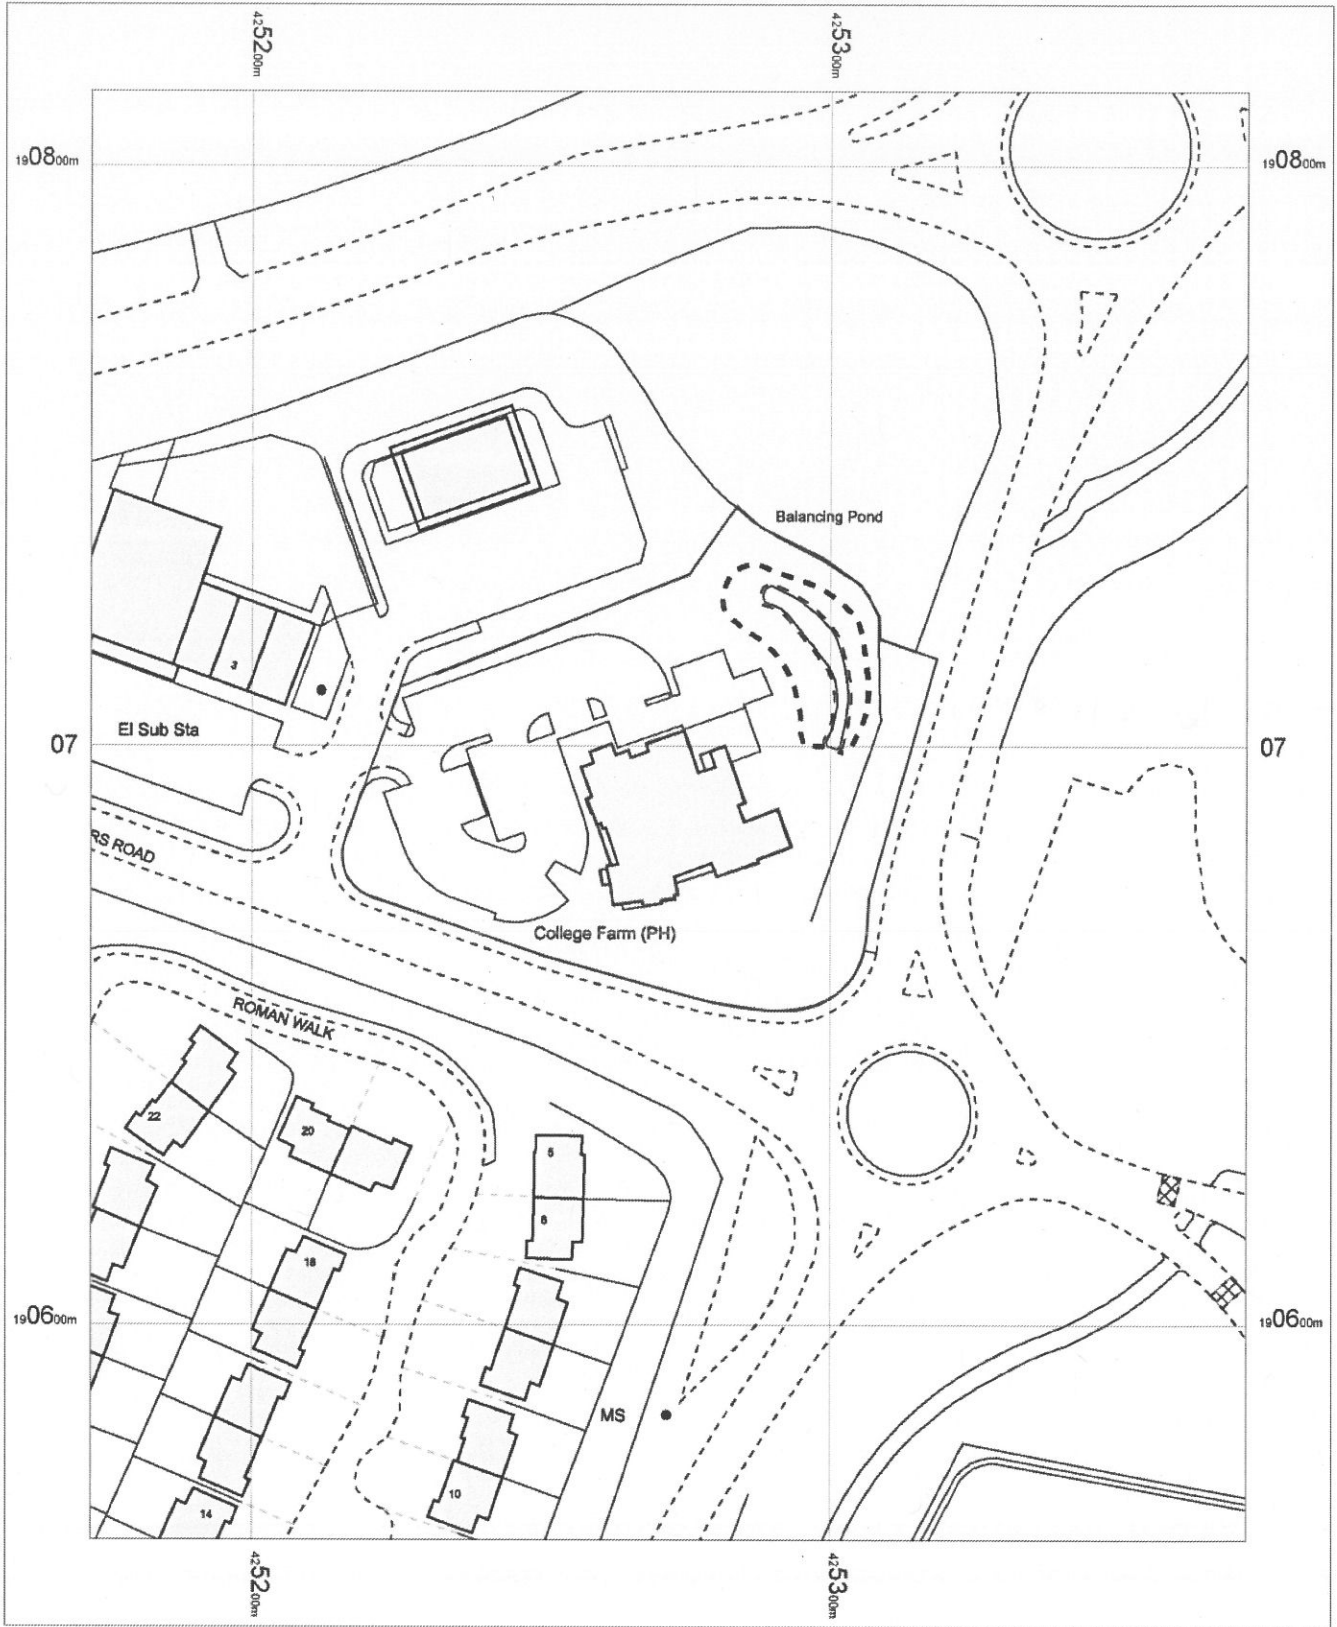

110718 College Farm Swindon

OS MasterMap 1250/2500/10000 scale
 15 October 2014, ID: CM-00369282
www.centremapslive.co.uk
 1:1250 scale print at A4, Centre: 425272 E, 190688 N
 ©Crown Copyright Ordnance Survey. Licence no.
 100019980

Drawing to be viewed/printed at A3

Back panel fitted direct to wall

Built up logo on locators

Sign 'A'
Scale 1:20
Description - Built up wall logo with red acrylic (3MM, 4403 RED) face and black aluminium detail.
Materials - Aluminium, acrylic
Illumination - Internally illuminated with red LED.
Size - 2105mm x 1985mm
Cap height for 'P' of PIZZA = 315mm
Ground level to underside of sign - 3000mm

Sign 'B'
Scale 1:25
Description - Double sided pictorial logo with red acrylic (3MM, 4403 RED) face and black aluminium detail.
Materials - Aluminium, acrylic
Illumination - Internally illuminated with red LED.
Size - 950mm x 900mm
Cap height for 'P' of PIZZA = 135mm
Ground level to underside of sign - 5400mm