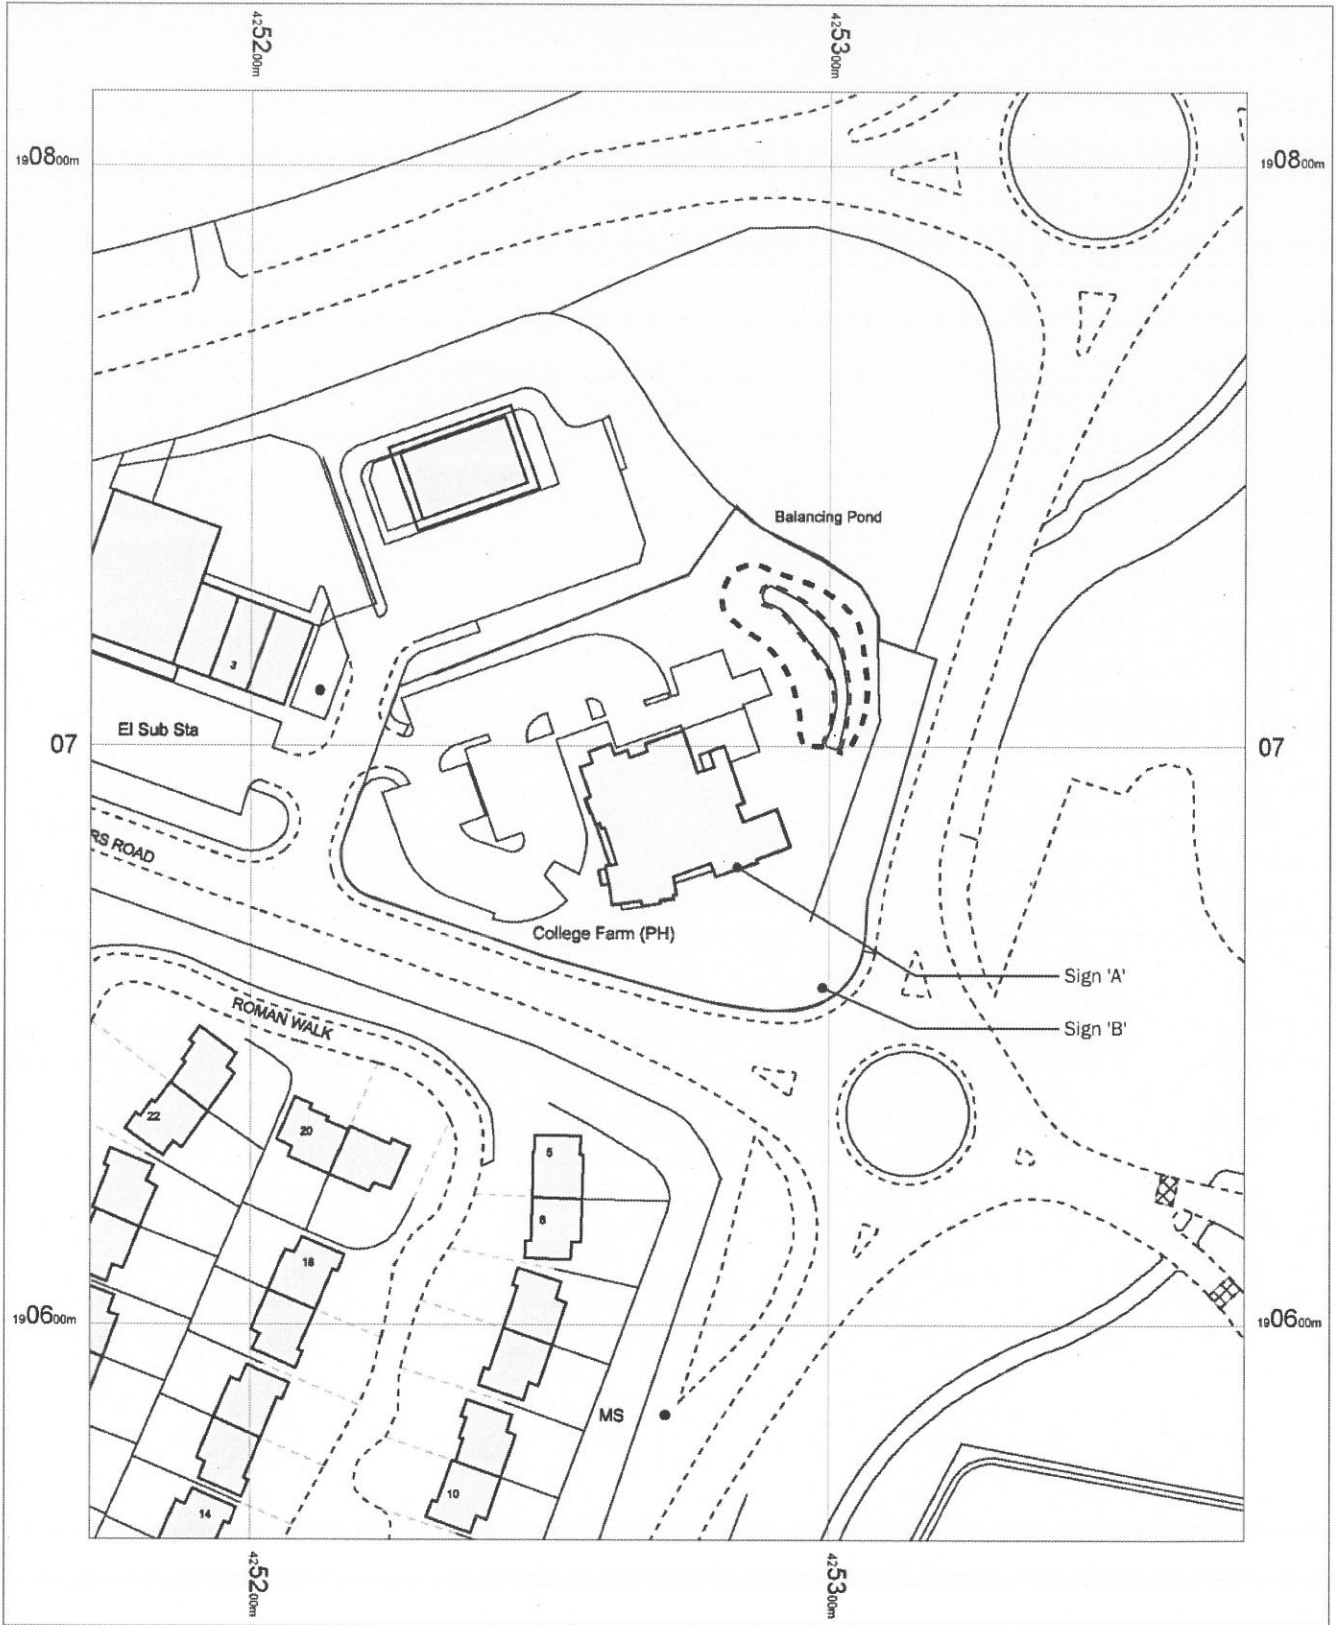

110718 College Farm Swindon

OS MasterMap 1250/2500/10000 scale
 15 October 2014, ID: CM-00369282
www.centremapslive.co.uk
 1:1250 scale print at A4, Centre: 425272 E, 190688 N
 ©Crown Copyright Ordnance Survey. Licence no.
 100019980

Drawing to be viewed/printed at A3

Back panel fitted direct to wall

Built up logo on locators

Sign 'A'
Scale 1:20
Description - Built up wall logo with red acrylic (3MM, 4403 RED) face and black aluminium detail.
Materials - Aluminium, acrylic
Illumination - Internally illuminated with red LED.
Size - 2105mm x 1985mm
Cap height for 'P' of PIZZA = 315mm
Ground level to underside of sign - 3000mm

Sign 'B'
Scale 1:25
Description - Double sided pictorial logo with red acrylic (3MM, 4403 RED) face and black aluminium detail.
Materials - Aluminium, acrylic
Illumination - Internally illuminated with red LED.
Size - 950mm x 900mm
Cap height for 'P' of PIZZA = 135mm
Ground level to underside of sign - 5400mm